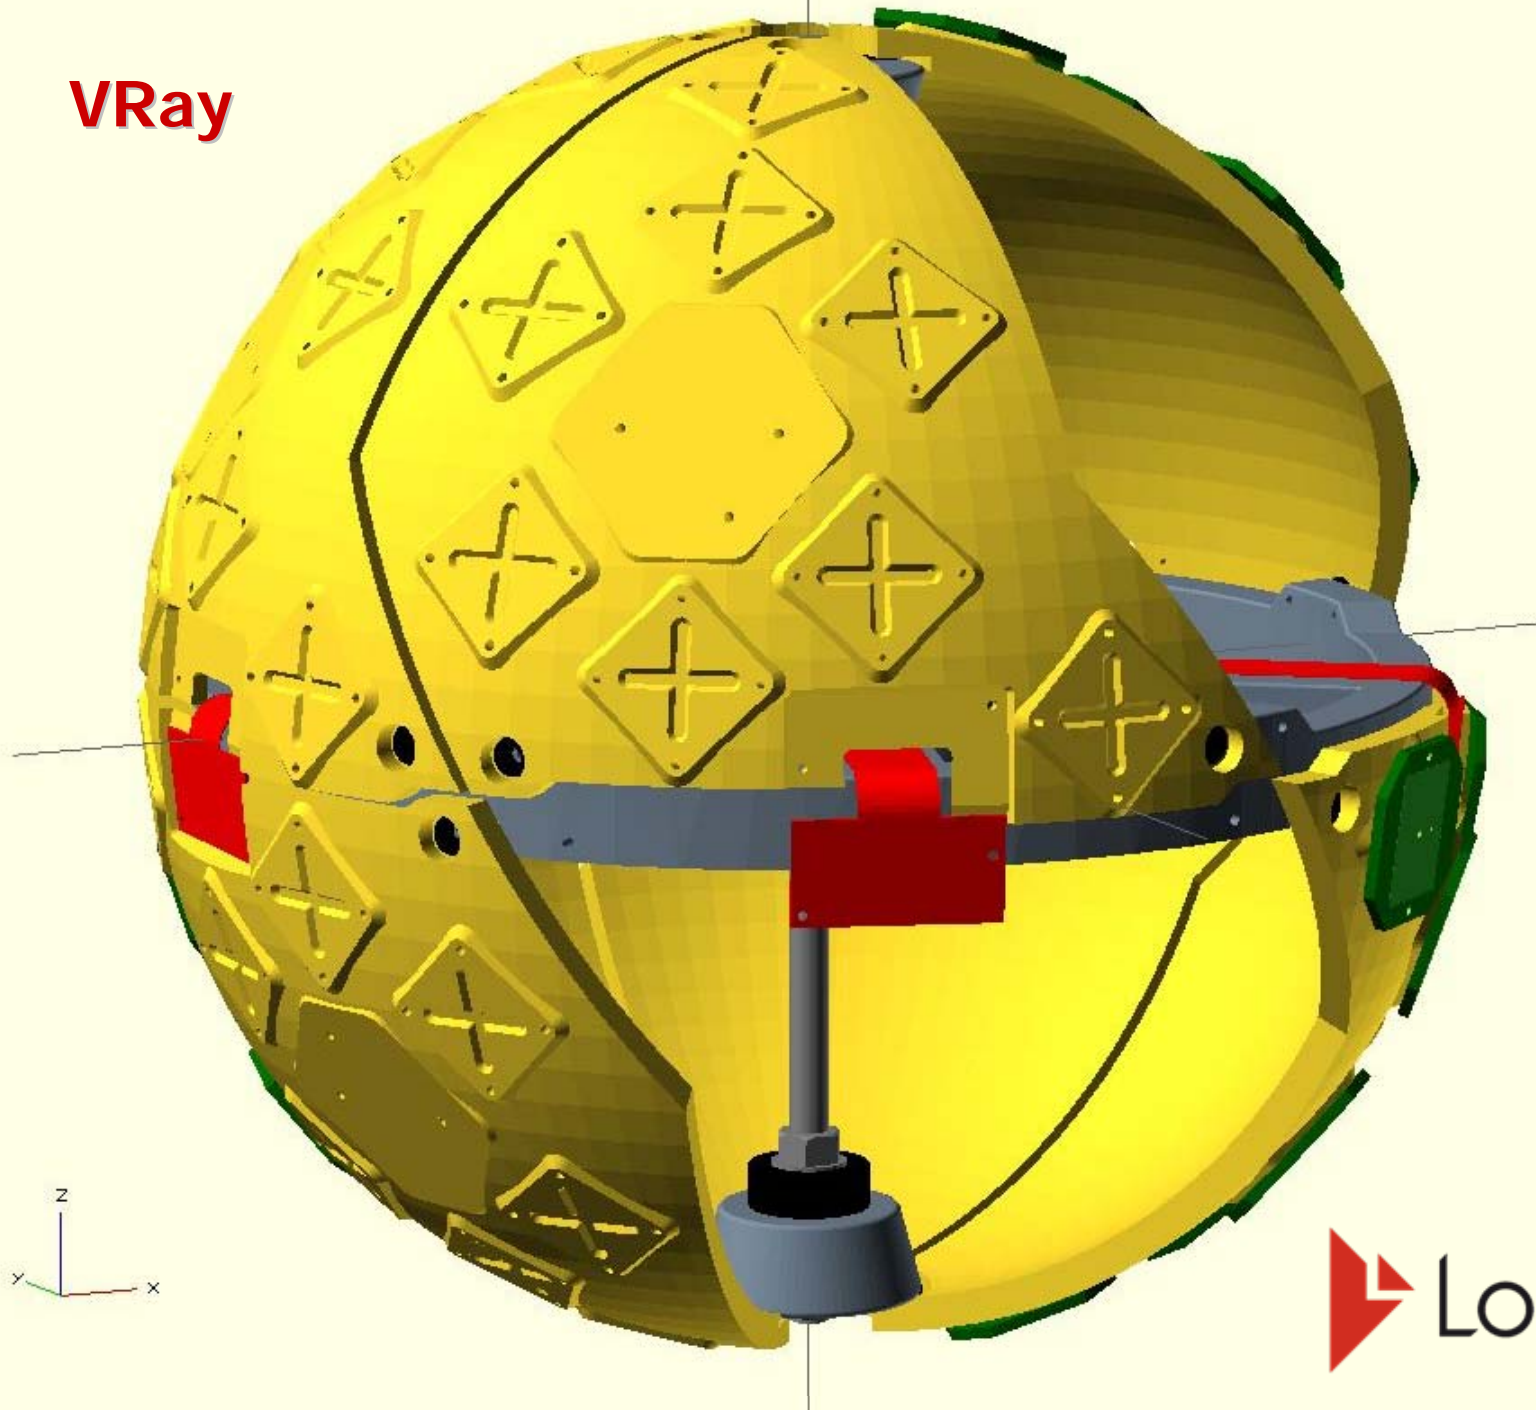

# Locata V-Ray

**Orb 80 Version– Production Development**

**VRay**

**VRay**

**VRay**

**VRay**

**VRay**

**VRay**

**VRay**

**VRay**

Top View

**Working  
Prototype...**

**Pre-production  
Prototype...**

**Pre-production  
Prototype...**

VRay

## Locata VRay

The **Megabeams-per-second** future.  
It arrives for Locata Integrators Q1/2014