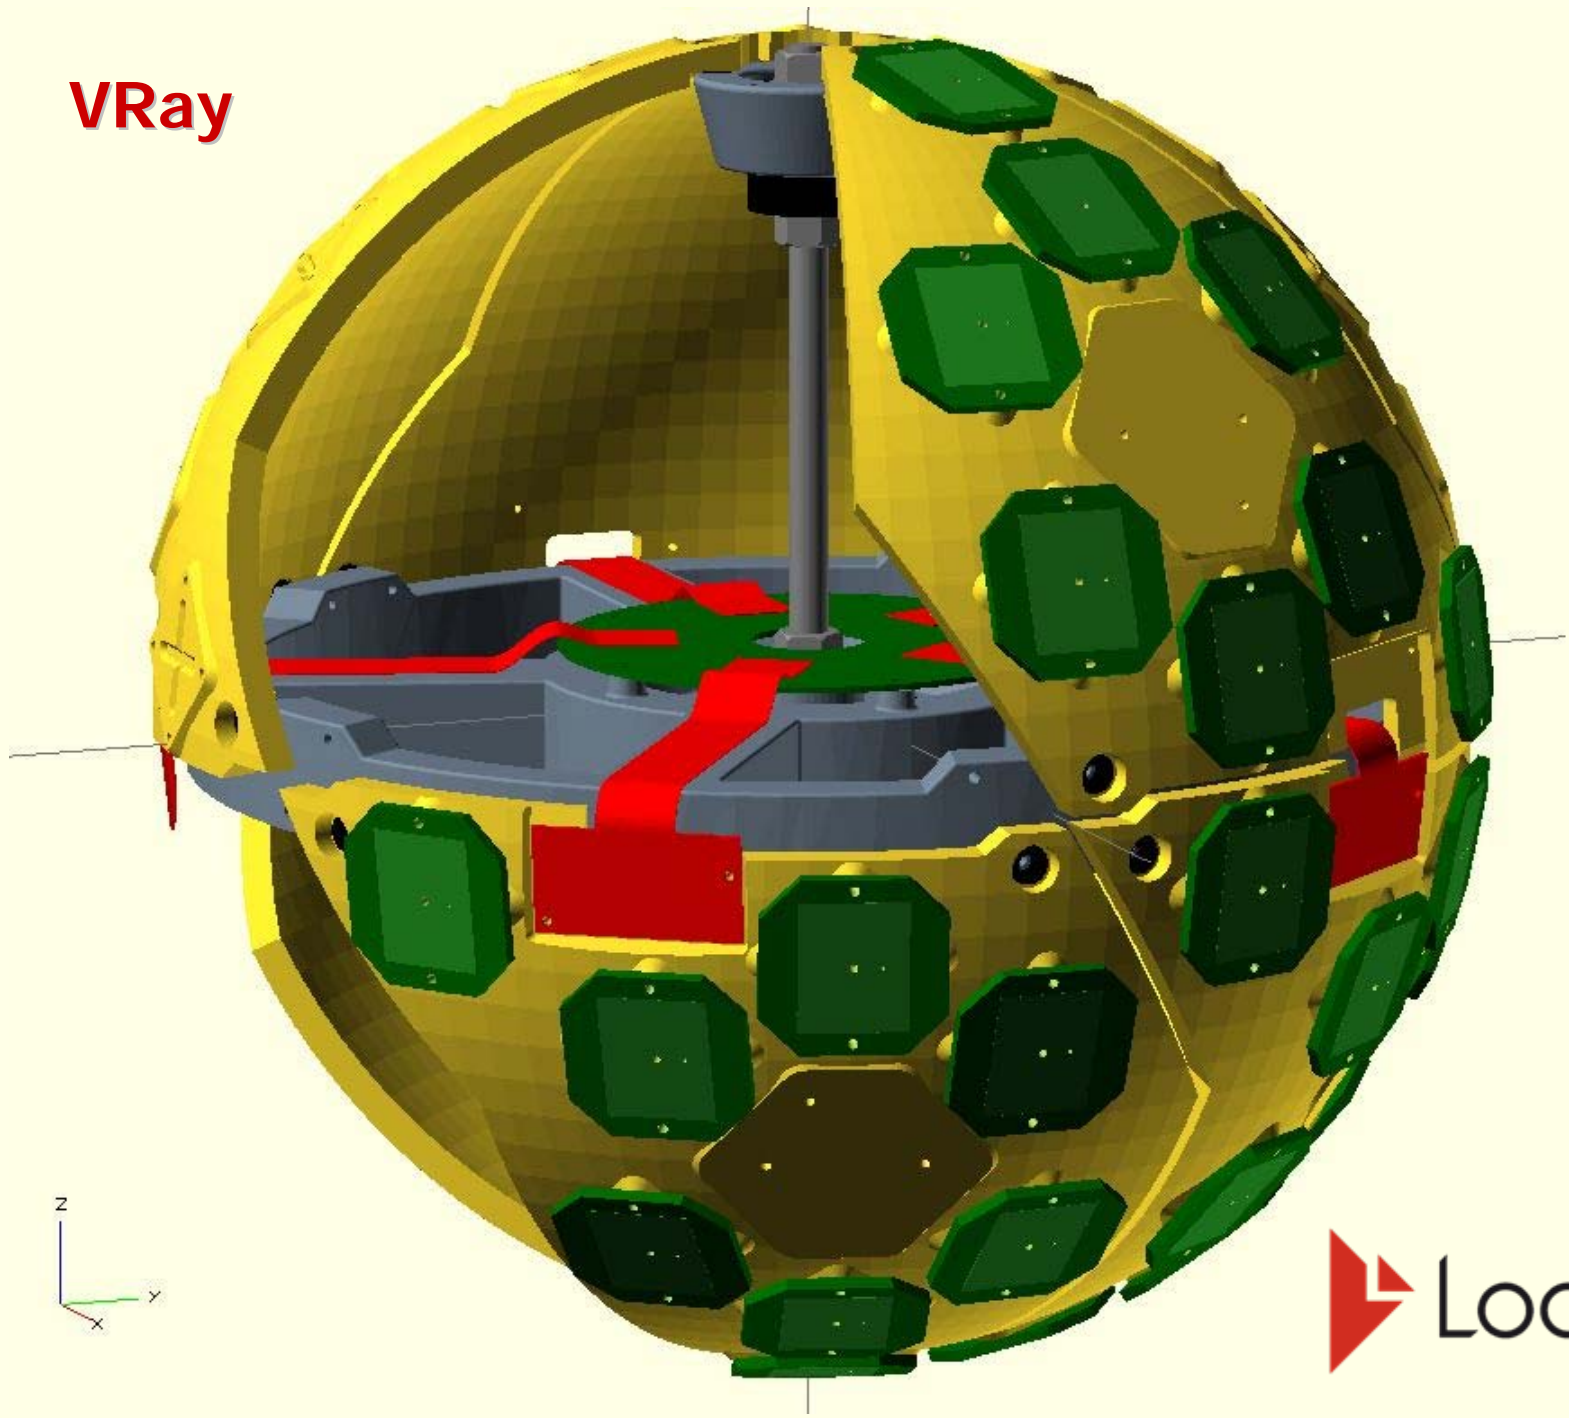

# Locata V-Ray

**Orb 80 Version– Production Development**

**VRay**

**VRay**

**VRay**

**VRay**

**VRay**

**VRay**

**VRay**

**VRay**

Top View

**Working  
Prototype...**

**Pre-production  
Prototype...**

**Pre-production  
Prototype...**

VRay

## Locata VRay

The **Megabeams-per-second** future.  
It arrives for Locata Integrators Q1/2014