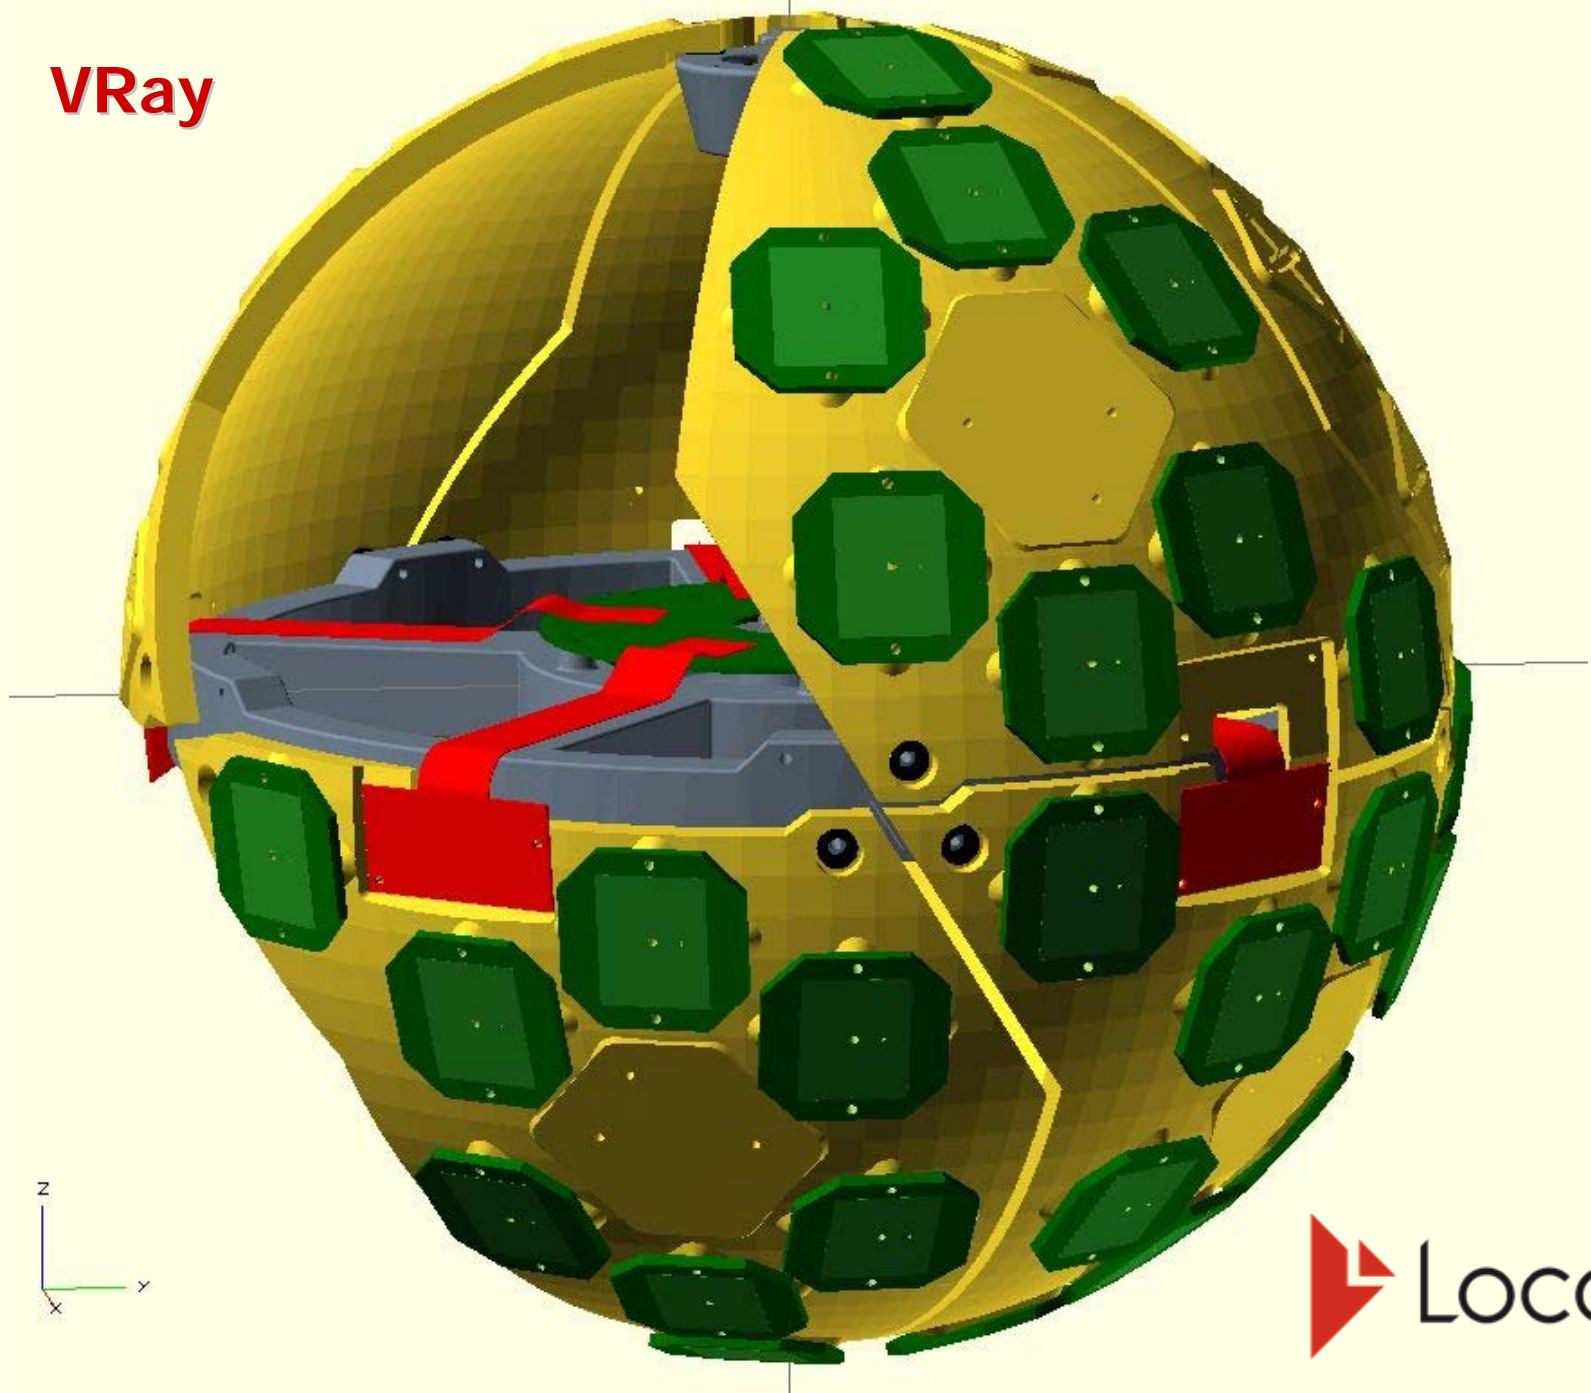

# Locata V-Ray

**Orb 80 Version– Production Development**

**VRay**

**VRay**

**VRay**

**VRay**

**VRay**

**VRay**

**VRay**

**VRay**

Top View

**Working  
Prototype...**

**Pre-production  
Prototype...**

**Pre-production  
Prototype...**

VRay

## Locata VRay

The **Megabeams-per-second** future.  
It arrives for Locata Integrators Q1/2014