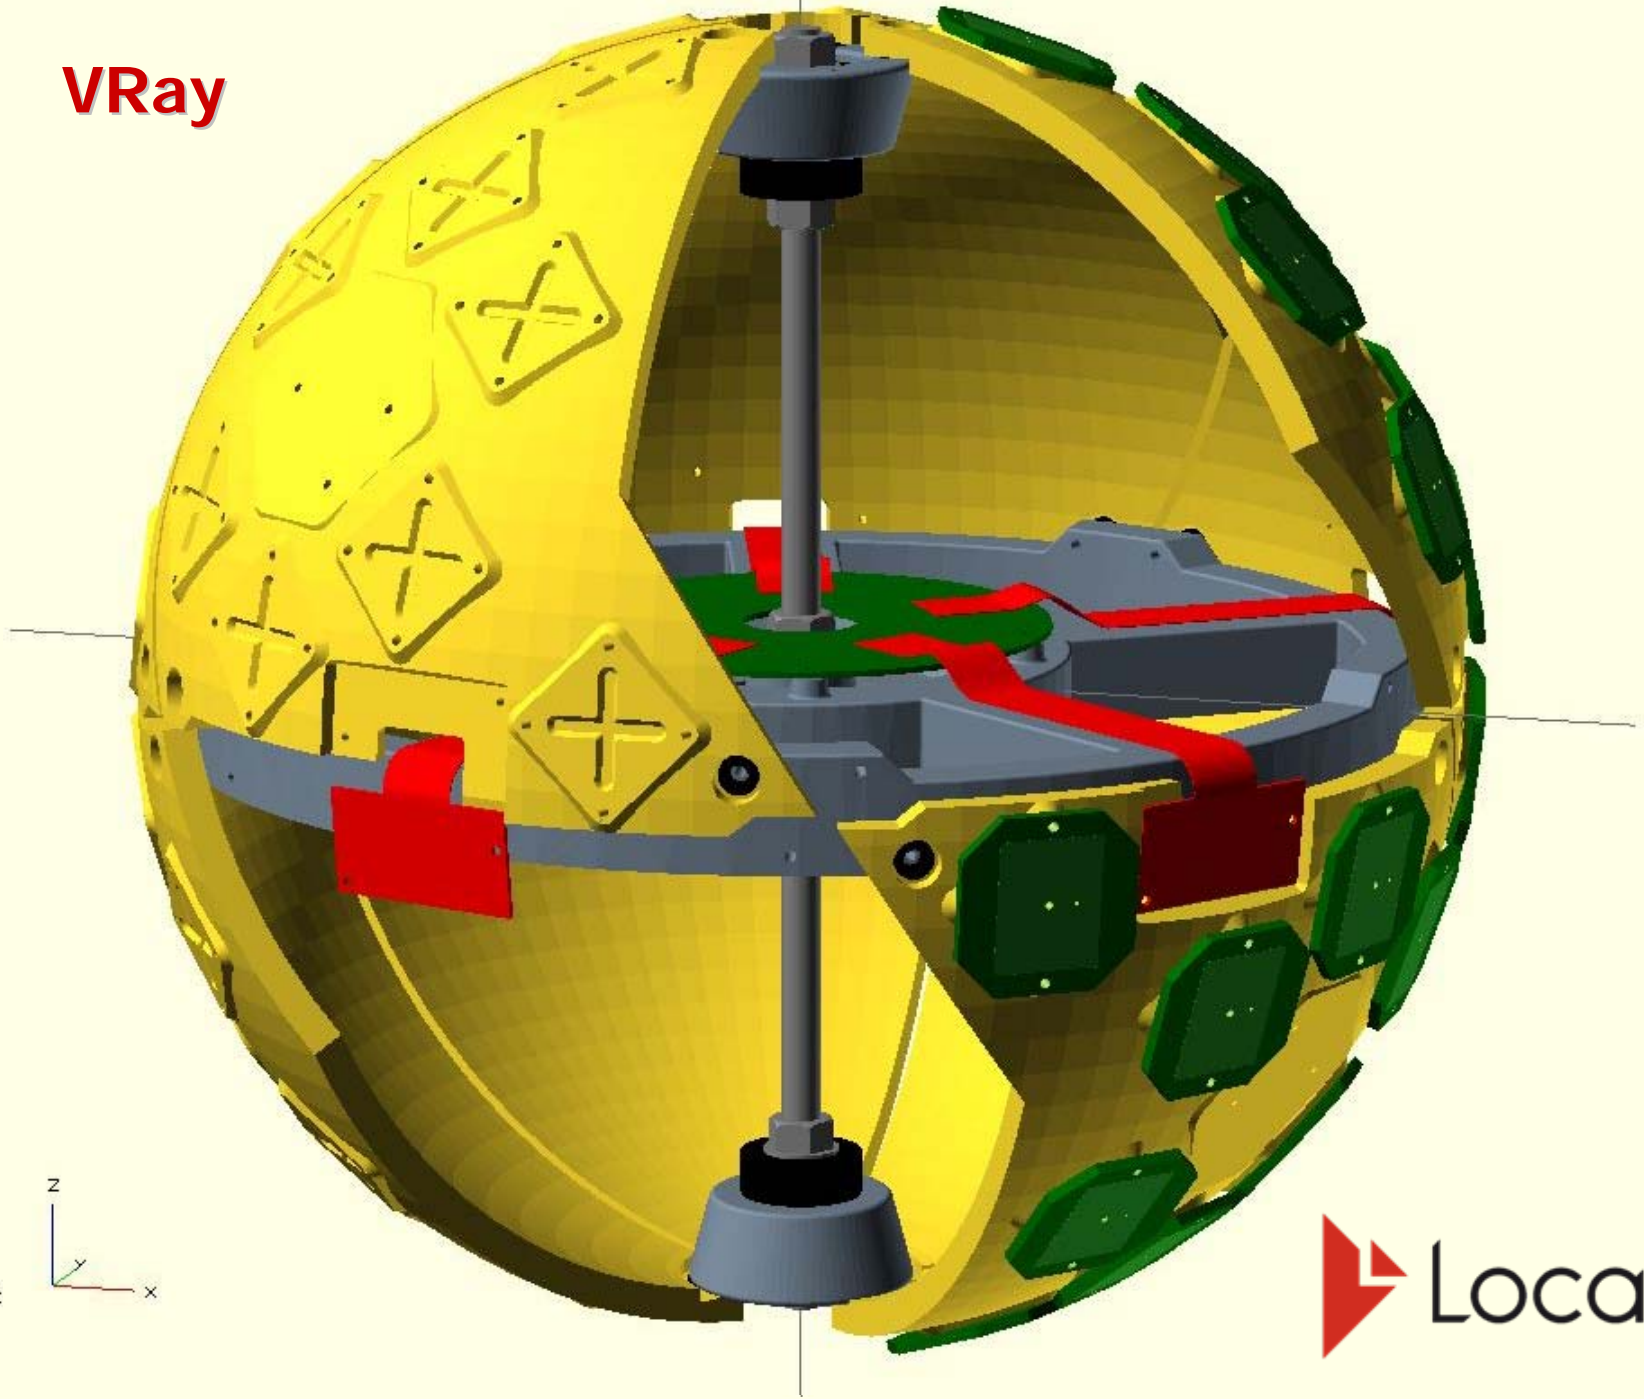

# Locata V-Ray

**Orb 80 Version– Production Development**

**VRay**

**VRay**

**VRay**

**VRay**

**VRay**

**VRay**

**VRay**

**VRay**

Top View

**Working  
Prototype...**

**Pre-production  
Prototype...**

**Pre-production  
Prototype...**

VRay

## Locata VRay

The **Megabeams-per-second** future.  
It arrives for Locata Integrators Q1/2014