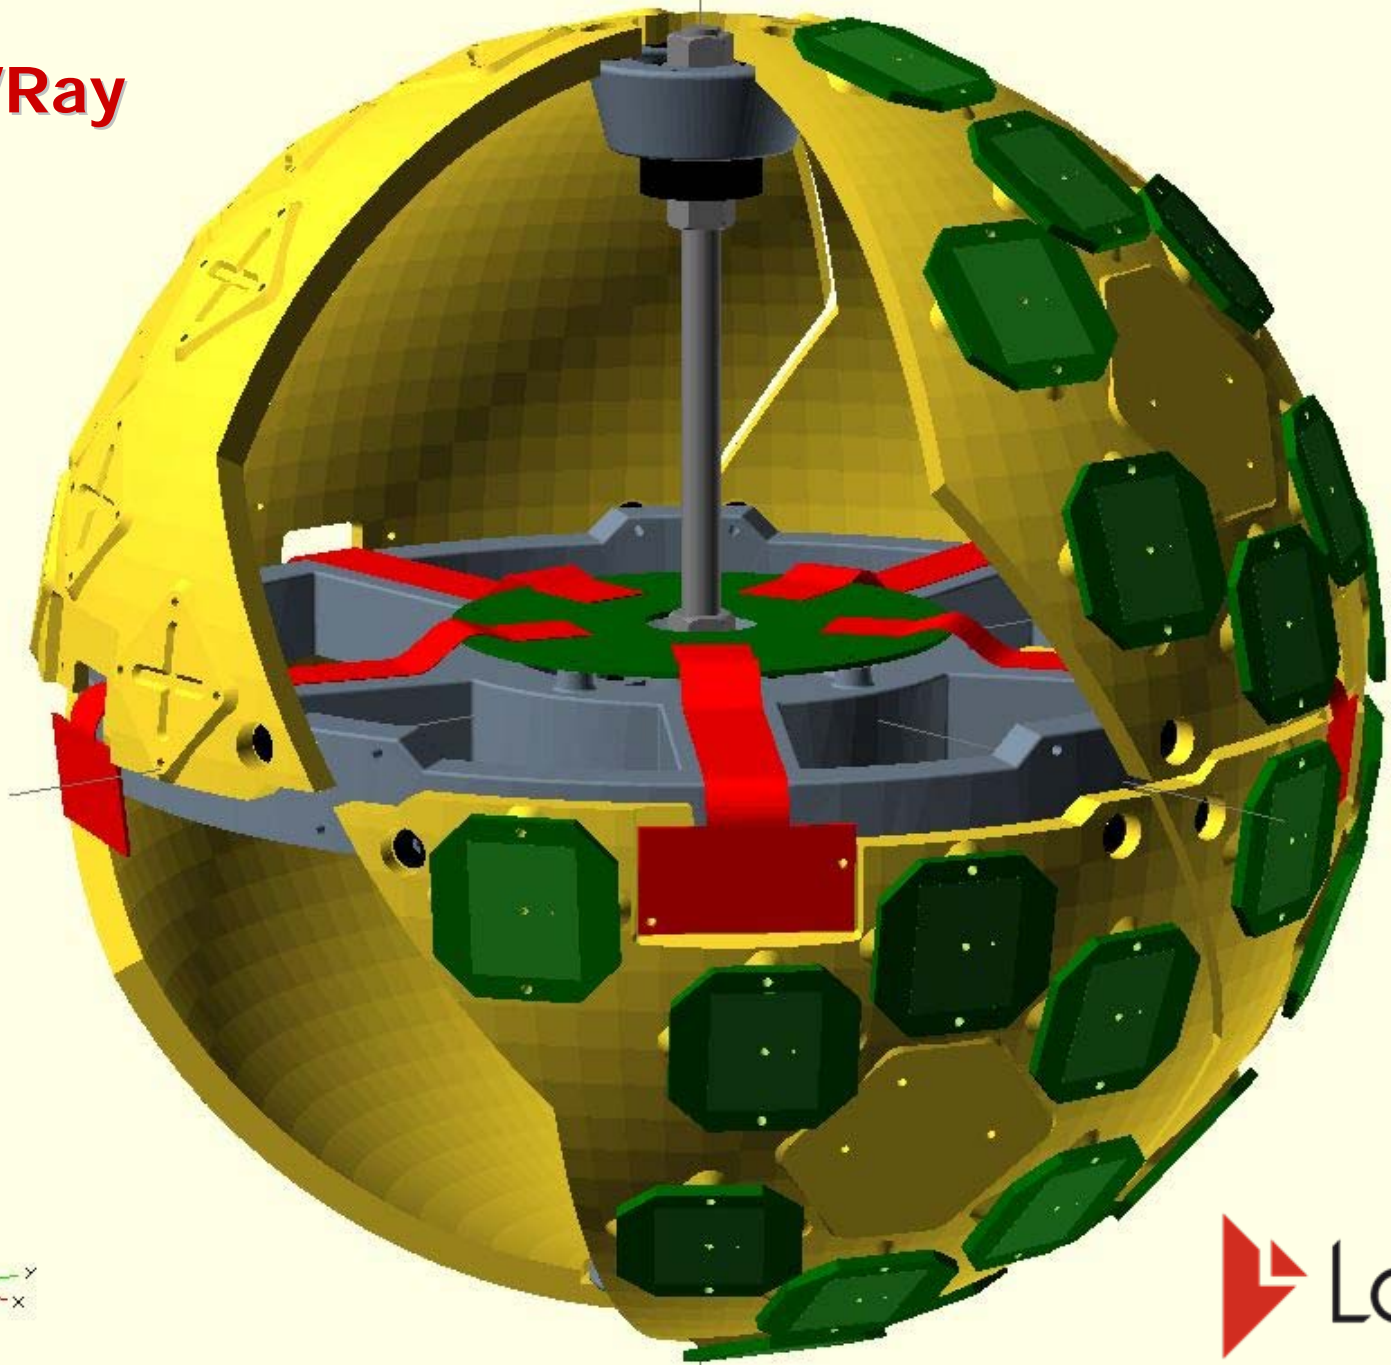

# Locata V-Ray

**Orb 80 Version– Production Development**

**VRay**

**VRay**

**VRay**

**VRay**

**VRay**

**VRay**

**VRay**

**VRay**

Top View

**Working  
Prototype...**

**Pre-production  
Prototype...**

**Pre-production  
Prototype...**

VRay

## Locata VRay

The **Megabeams-per-second** future.  
It arrives for Locata Integrators Q1/2014