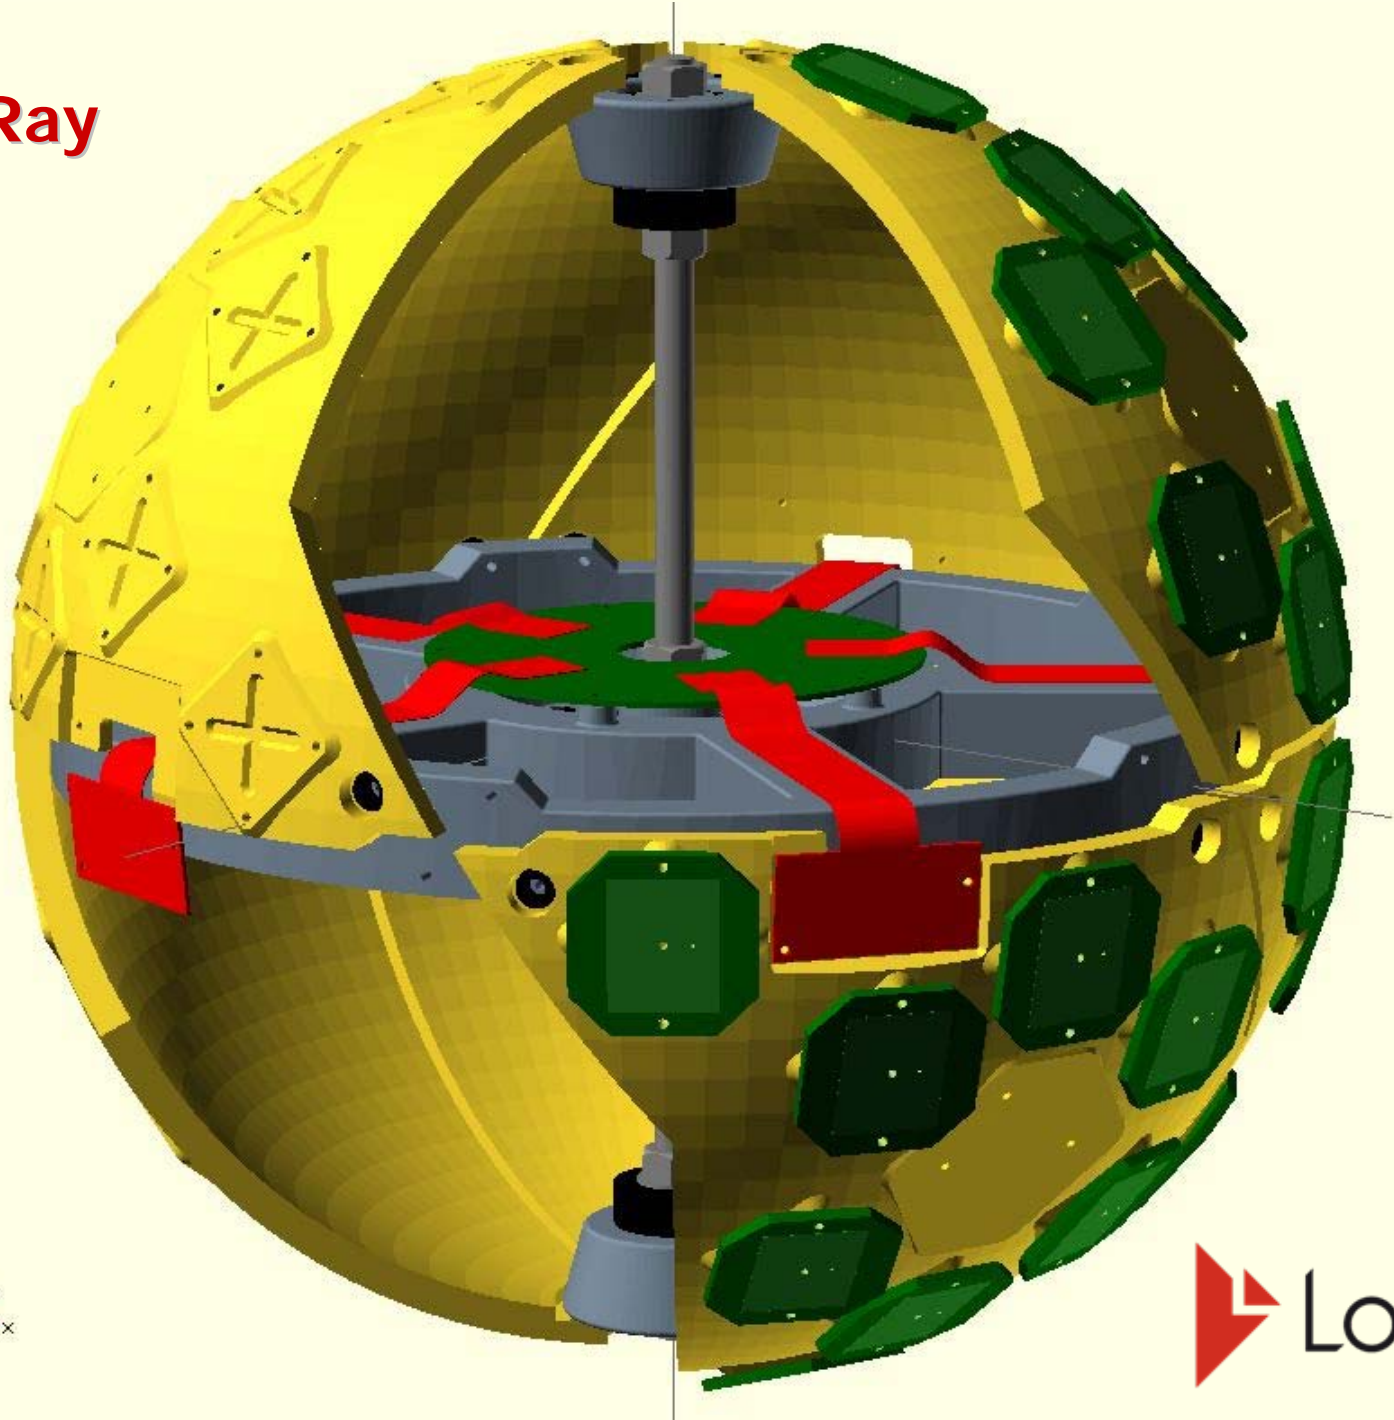

# Locata V-Ray

**Orb 80 Version– Production Development**

**VRay**

**VRay**

**VRay**

**VRay**

**VRay**

**VRay**

**VRay**

**VRay**

Top View

**Working  
Prototype...**

**Pre-production  
Prototype...**

**Pre-production  
Prototype...**

VRay

## Locata VRay

The **Megabeams-per-second** future.  
It arrives for Locata Integrators Q1/2014